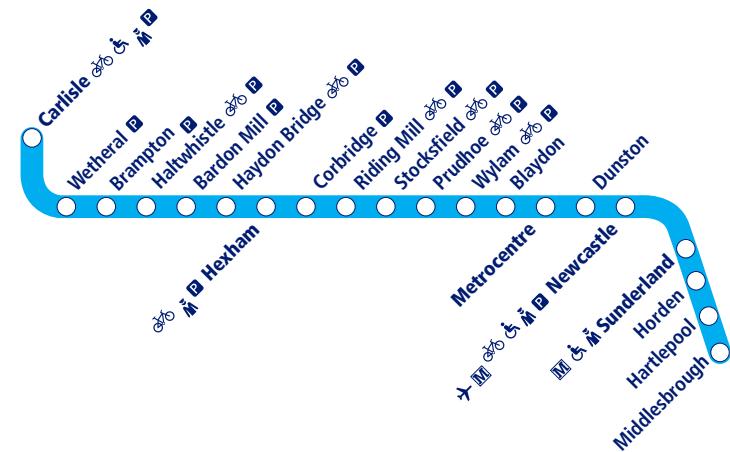

Train times

4

10 December 2023 –
1 June 2024

Sunderland and Newcastle to Hexham and Carlisle

- Parking available
- Staff in attendance
- Bicycle store facility
- Metro Interchange stations
- Disabled assistance available
- Airport link

This timetable shows all train services between **Newcastle, Hexham and Carlisle**.

How to read this timetable

Look down the left hand column for your departure station. Read across until you find a suitable departure time. Read down the column to find the arrival time at your destination. Through services are shown in bold type (this means you won't have to change trains). Connecting services are shown in light type. If you travel on a connecting service, change at the next station shown in bold or if you arrive on a connecting service, change at the last station shown in bold, unless a footnote advises otherwise.