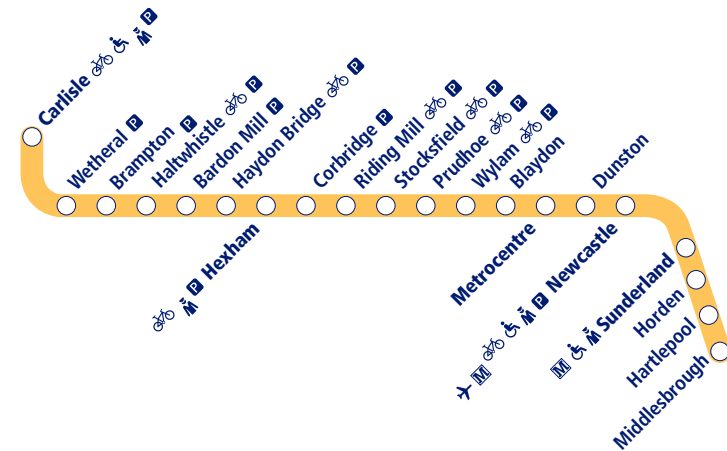

Train times

4

21 May 2023 –
1 October 2023

Sunderland and Newcastle to Hexham and Carlisle

- Parking available
- Staff in attendance
- Bicycle store facility
- Metro Interchange stations
- Disabled assistance available
- Airport link

This timetable shows all train services between **Newcastle, Hexham and Carlisle**.

How to read this timetable

Look down the left hand column for your departure station. Read across until you find a suitable departure time. Read down the column to find the arrival time at your destination. Through services are shown in bold type (this means you won't have to change trains). Connecting services are shown in light type. If you travel on a connecting service, change at the next station shown in bold or if you arrive on a connecting service, change at the last station shown in bold, unless a footnote advises otherwise.